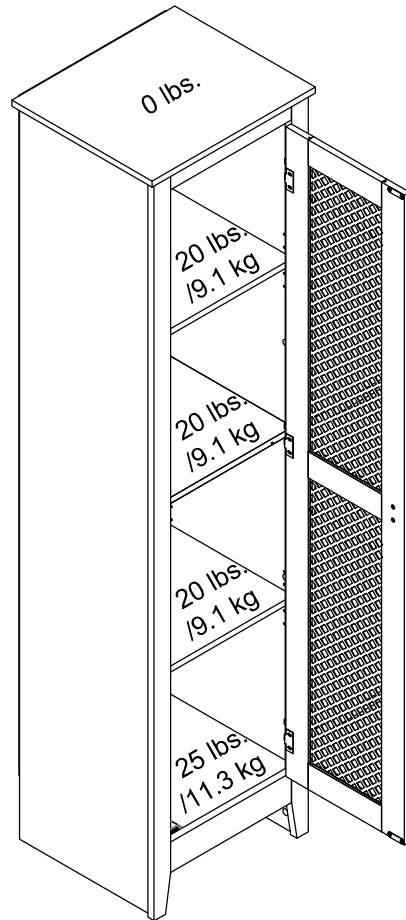

1 Door Mesh Storage Cabinet

7932322COM, 7932874COM, 7932898COM.

Wood Breakdown:
 PB 69%, MDF 25%, Metal 5%
 Total storage: 7.8 cubic feet

Overall Product Size:
 18.2" W x 15.8" D x 71.9" H
 46.2cm W x 40.1cm D x 182.7cm H

Maximum Weight Capacities
 Unit Weight: 66 lbs. (30 kg)