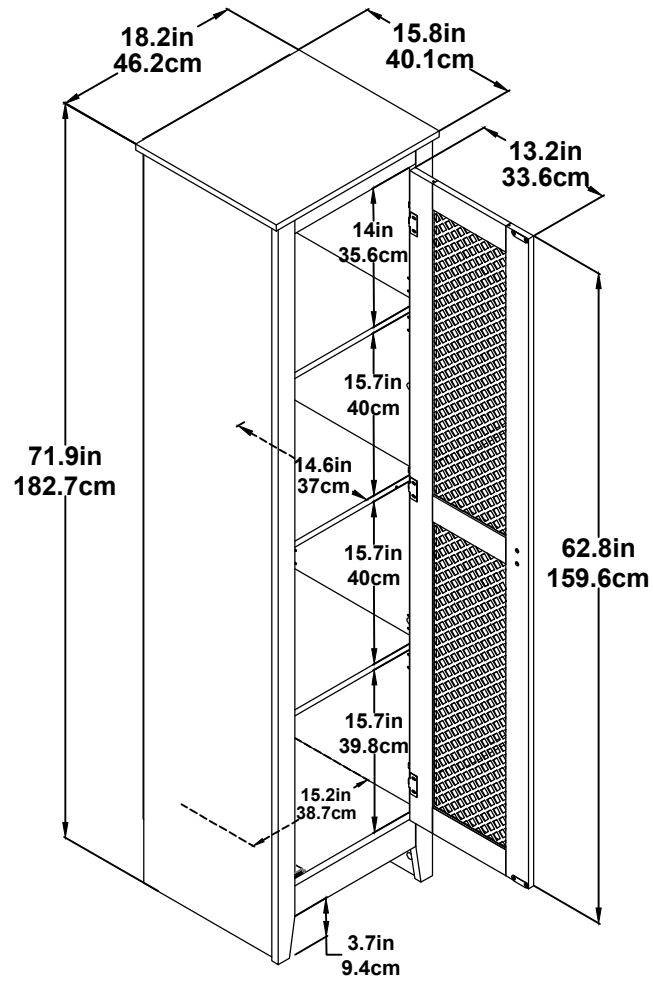

1 Door Mesh Storage Cabinet

7932322COM, 7932874COM, 7932898COM.

Wood Breakdown:
 PB 69%, MDF 25%, Metal 5%
 Total storage: 7.8 cubic feet

Overall Product Size:
 18.2" W x 15.8" D x 71.9" H
 46.2cm W x 40.1cm D x 182.7cm H

Maximum Weight Capacities
 Unit Weight: 66 lbs. (30 kg)